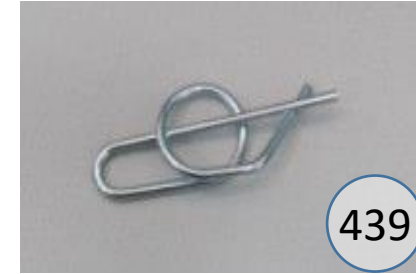

2930282

Call Out	Description
●	Blown Fiber
●	Cushion Chaise Pad - top Pad
●	Cushion Foam
●	KD Component
●	Cover

Signature
DESIGN
BY **ASHLEY**®

425

108

101

105

547

520

134

148

145

406

439

Signature
DESIGN
BY **ASHLEY**®

293 SECTIONAL DIMENSIONS 7 PIECE CONFIGURATION

293 SECTIONAL DIMENSIONS 7 PIECE CONFIGURATION