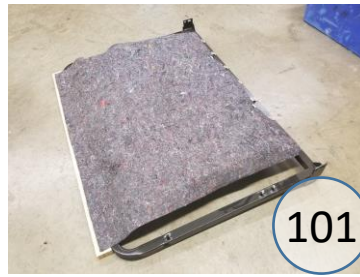

2930282

Call Out	Description
●	Blown Fiber
●	Cushion Chaise Pad - top Pad
●	Cushion Foam
●	KD Component
●	Cover

Signature
DESIGN
BY **ASHLEY**®

425

108

101

105

547

520

134

148

145

406

439

Signature
DESIGN
BY **ASHLEY**®

293 SECTIONAL DIMENSIONS 7 PIECE CONFIGURATION

293 SECTIONAL DIMENSIONS 7 PIECE CONFIGURATION