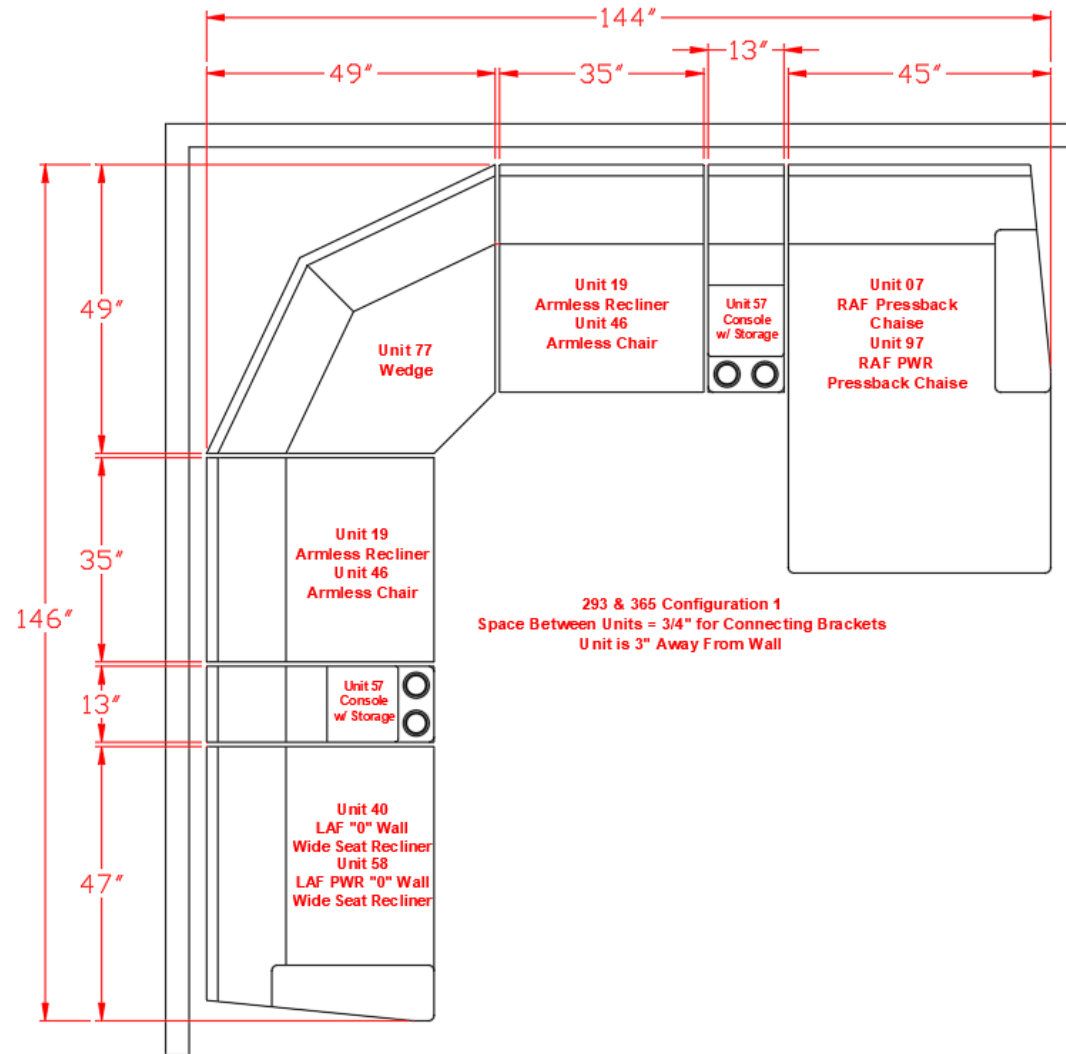

2930282

Call Out	Description
●	Blown Fiber
●	Cushion Chaise Pad - top Pad
●	Cushion Foam
●	KD Component
●	Cover

Signature
DESIGN
BY **ASHLEY**®

425

108

101

105

547

520

134

148

145

406

439

Signature
DESIGN
BY **ASHLEY**®

293 SECTIONAL DIMENSIONS 7 PIECE CONFIGURATION

293 SECTIONAL DIMENSIONS 7 PIECE CONFIGURATION