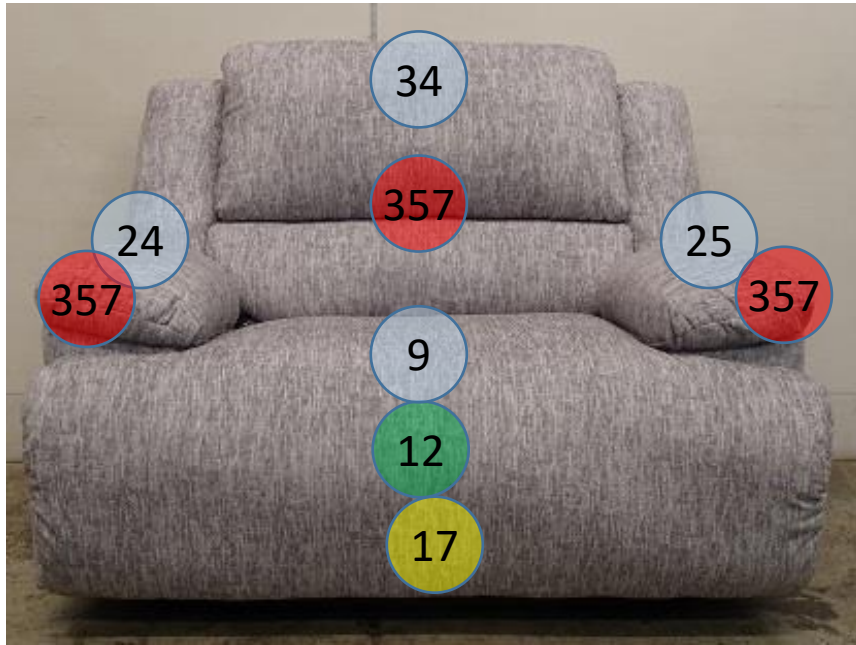

2930282

Call Out	Description
●	Blown Fiber
●	Cushion Chaise Pad - top Pad
●	Cushion Foam
●	KD Component
●	Cover

Signature
DESIGN
BY **ASHLEY**®

425

108

101

105

547

520

134

148

145

406

439

Signature
DESIGN
BY **ASHLEY**®

293 SECTIONAL DIMENSIONS 7 PIECE CONFIGURATION

293 SECTIONAL DIMENSIONS 7 PIECE CONFIGURATION