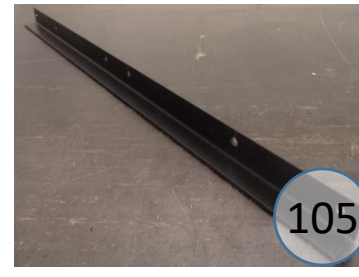

2930282

Call Out	Description
●	Blown Fiber
●	Cushion Chaise Pad - top Pad
●	Cushion Foam
●	KD Component
●	Cover

Signature
DESIGN
BY **ASHLEY**®

425

108

101

105

547

520

134

148

145

406

439

Signature
DESIGN
BY **ASHLEY**®

293 SECTIONAL DIMENSIONS 7 PIECE CONFIGURATION

293 SECTIONAL DIMENSIONS 7 PIECE CONFIGURATION